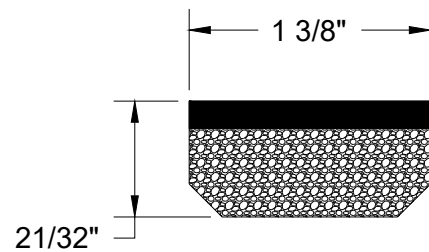

ITEM : EMC-GA-BDOOR
NEOPRENE "B" DOOR GASKET
SOLD IN 16 FOOT LENGTHS
GASKET IS INSTALLED WITH
PETROLEUM BASE CONTACT
CEMENT

ITEM : EMC-GA-BHD
NEOPRENE BULKHEAD AND HATCH
GASKET WHICH IS SOLD BY THE
FOOT OR IN 32.8 FOOT ROLLS
GASKET IS INSTALLED WITH
PETROLEUM BASE CONTACT
CEMENT